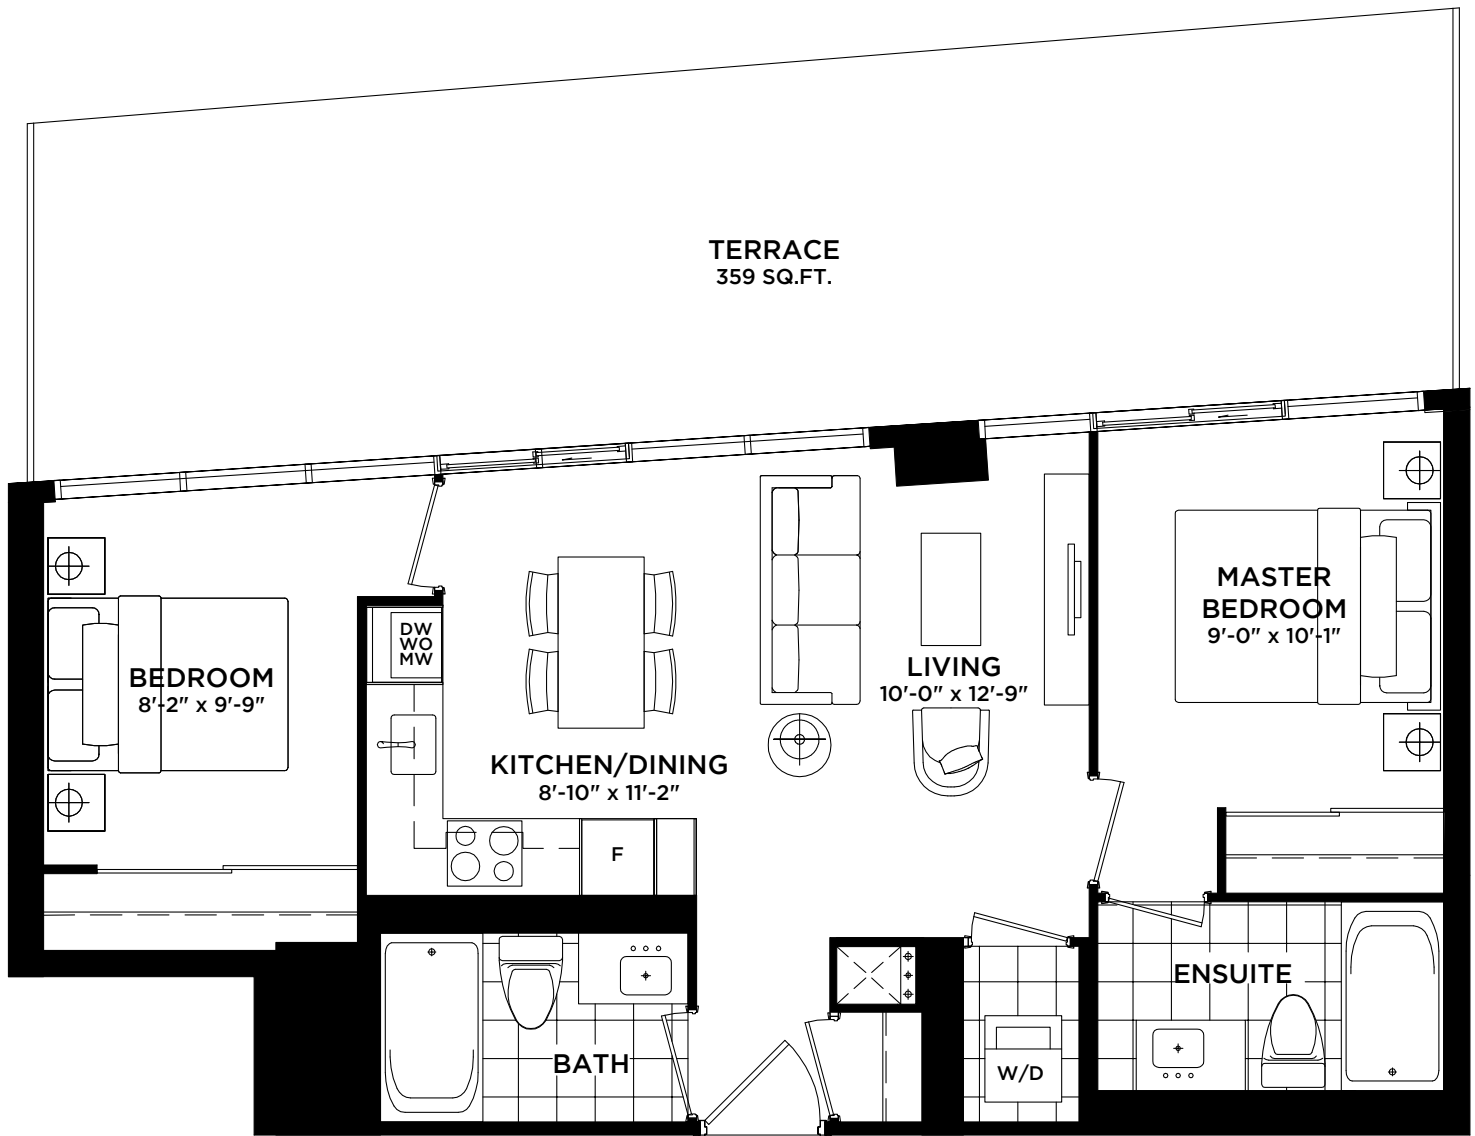

# TILDEN PARK

two bedroom 651 sq. ft.

5th FLOOR

All dimensions, specifications and drawings are approximate. Furniture not included.  
Actual square footage may vary from the stated floor plan. E. & O. E..