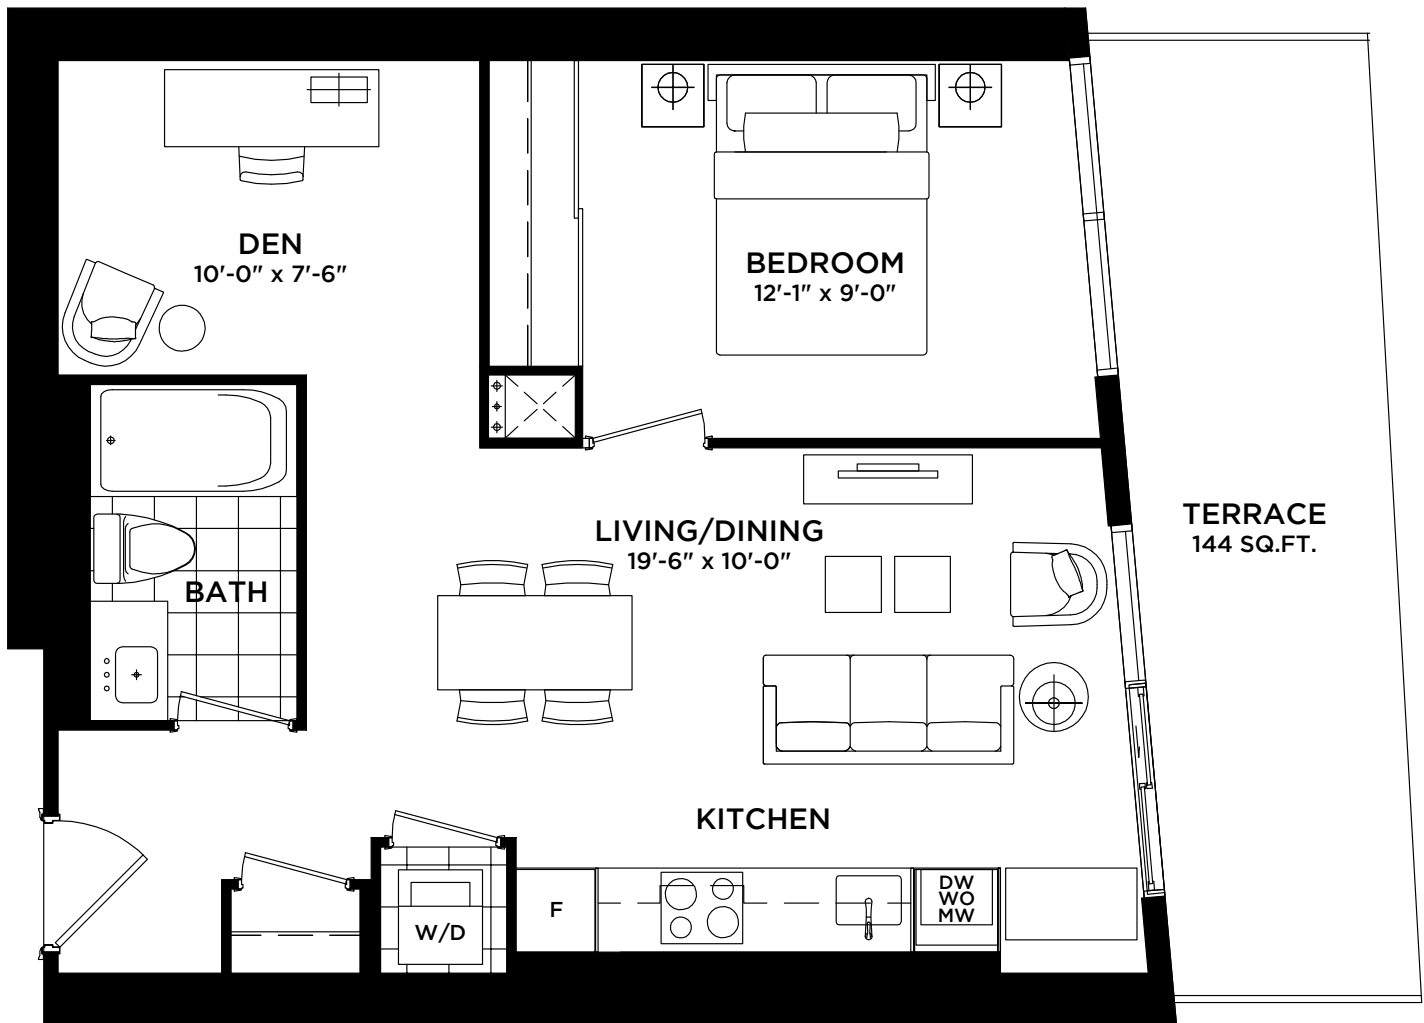

ST. JAMES PARK

one bedroom + den 607 sq. ft.

7th FLOOR

All dimensions, specifications and drawings are approximate. Furniture not included.
Actual square footage may vary from the stated floor plan. E. & O. E..