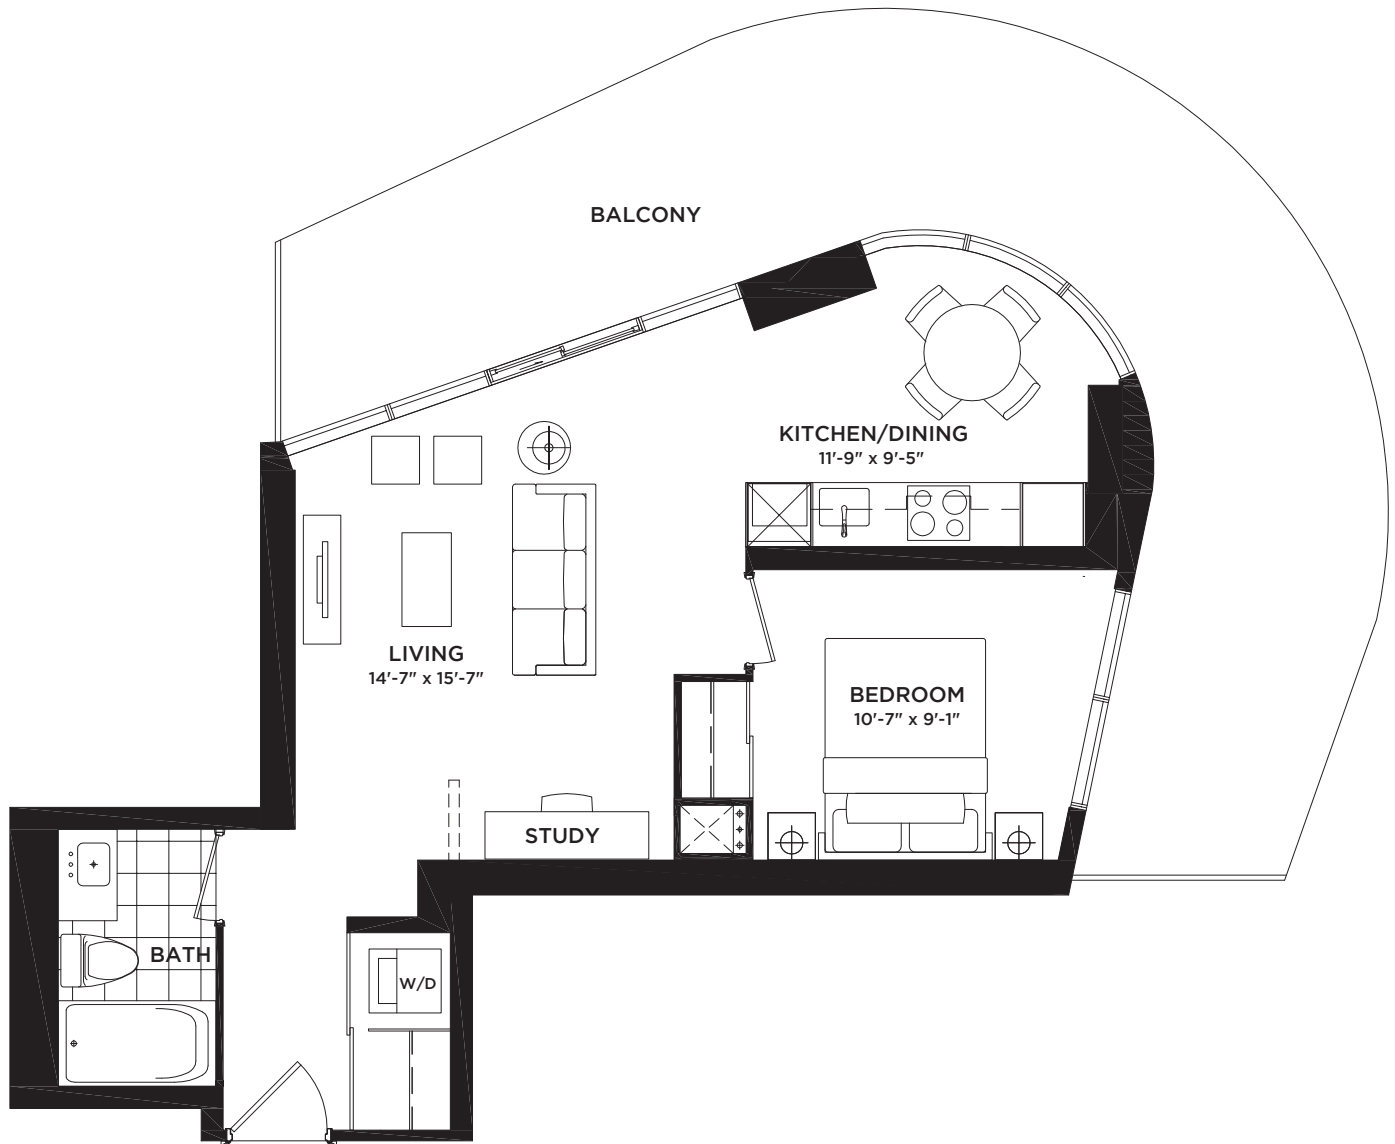

# ROSEDALE PARK

*one bedroom + study 580 sq. ft.*

All dimensions, specifications and drawings are approximate. Furniture not included.  
Actual square footage may vary from the stated floor plan. E. & O. E.

FLOORS 44-60