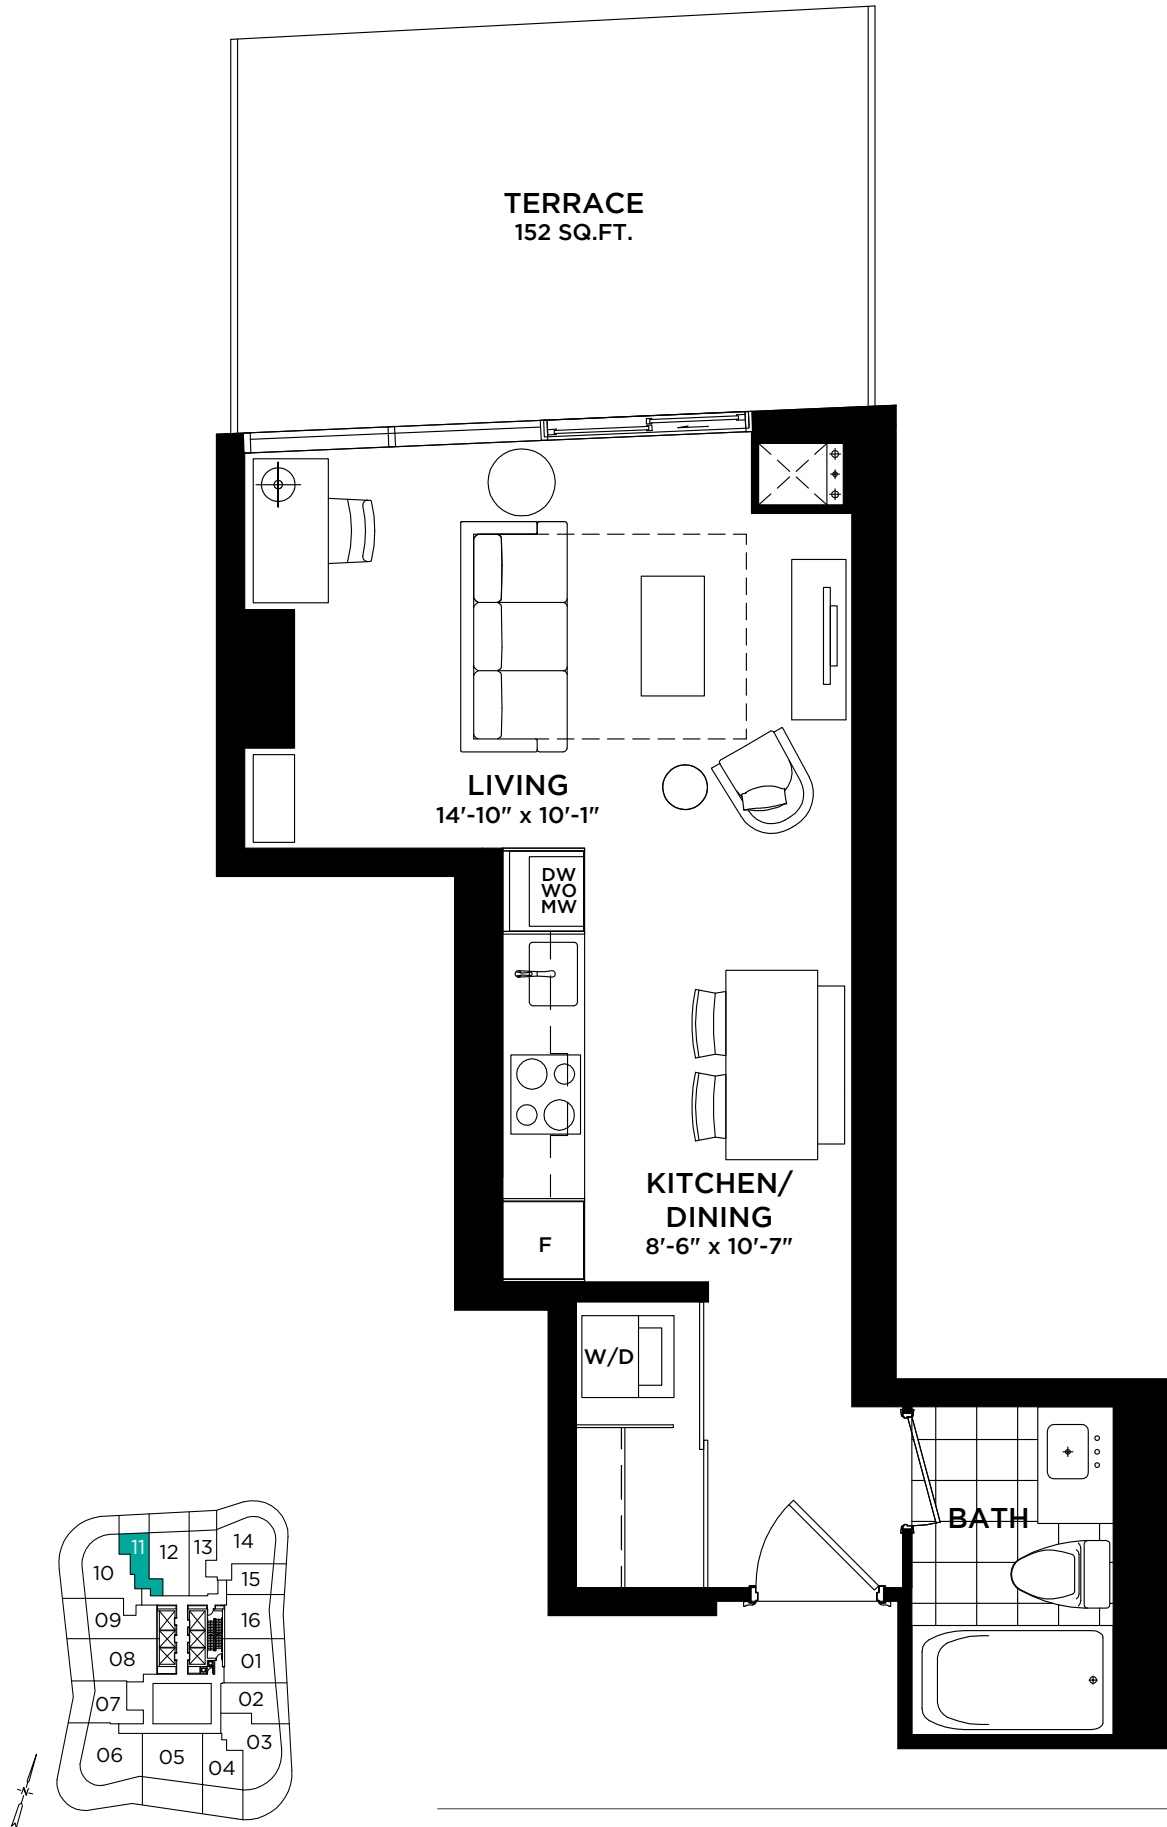

# PROSPECT PARK

studio 390 sq. ft.

7th FLOOR

All dimensions, specifications and drawings are approximate. Furniture not included. Actual square footage may vary from the stated floor plan. E. & O. E..