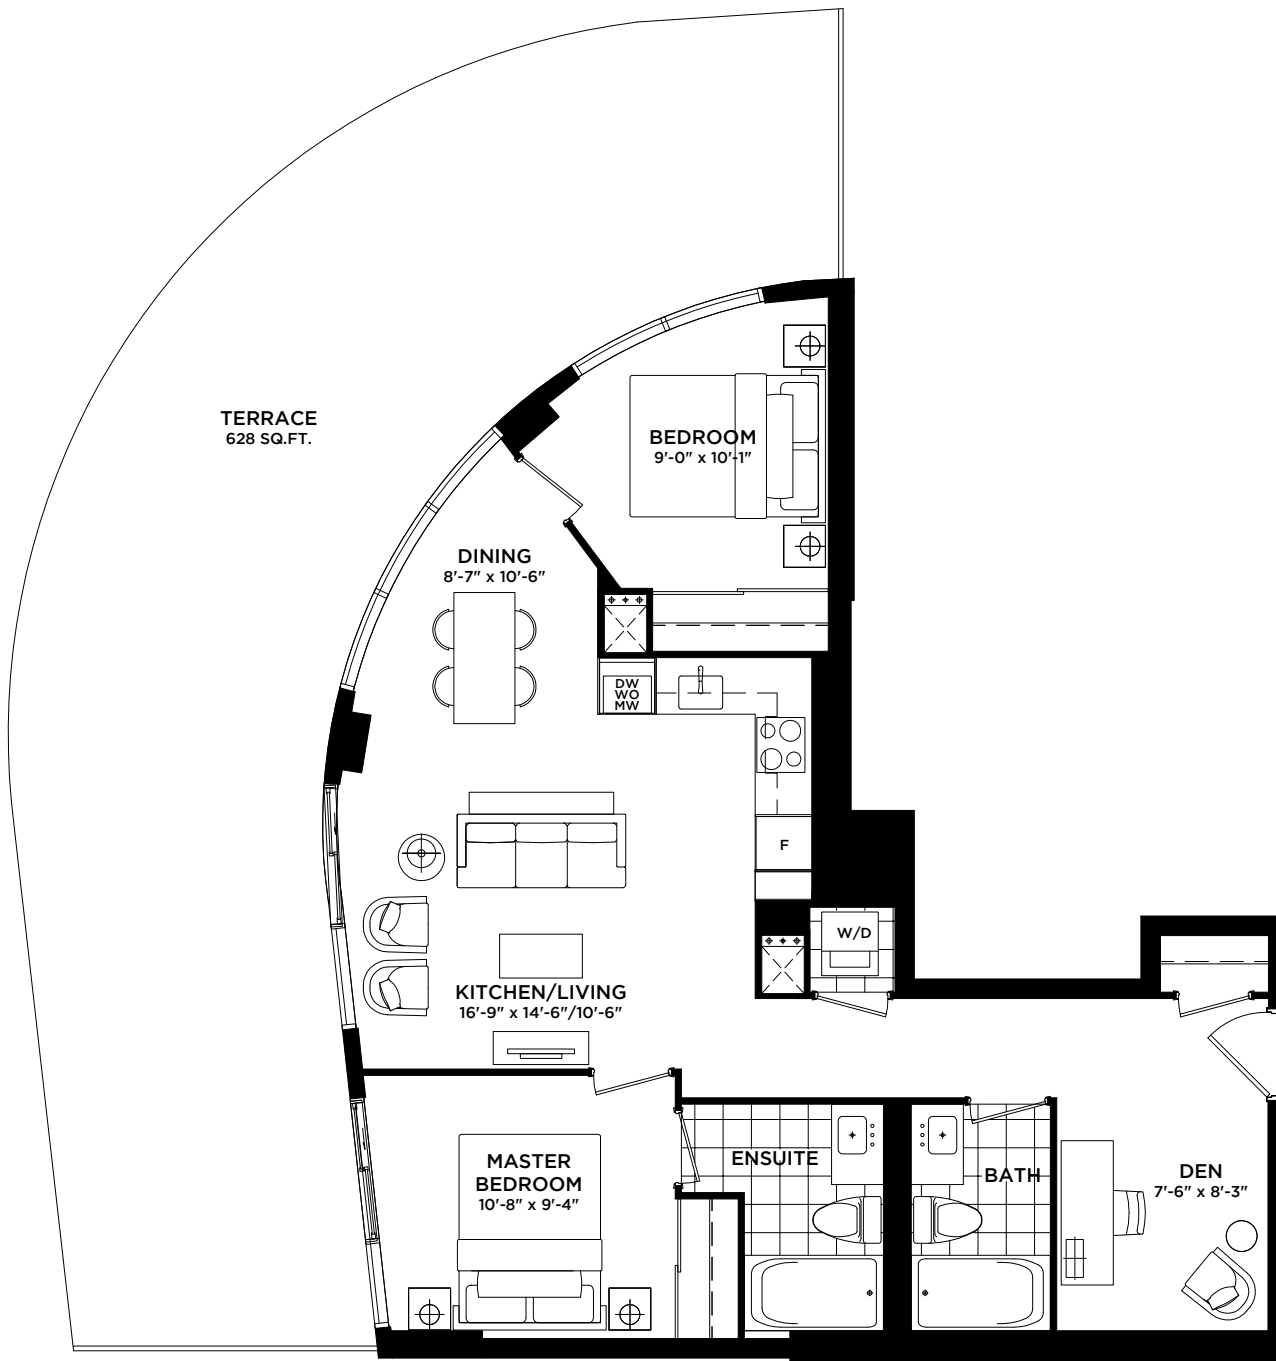

METROPOLITAN PARK

two bedroom + den 816 sq. ft.

6th FLOOR

All dimensions, specifications and drawings are approximate. Furniture not included. Actual square footage may vary from the stated floor plan. E. & O. E..