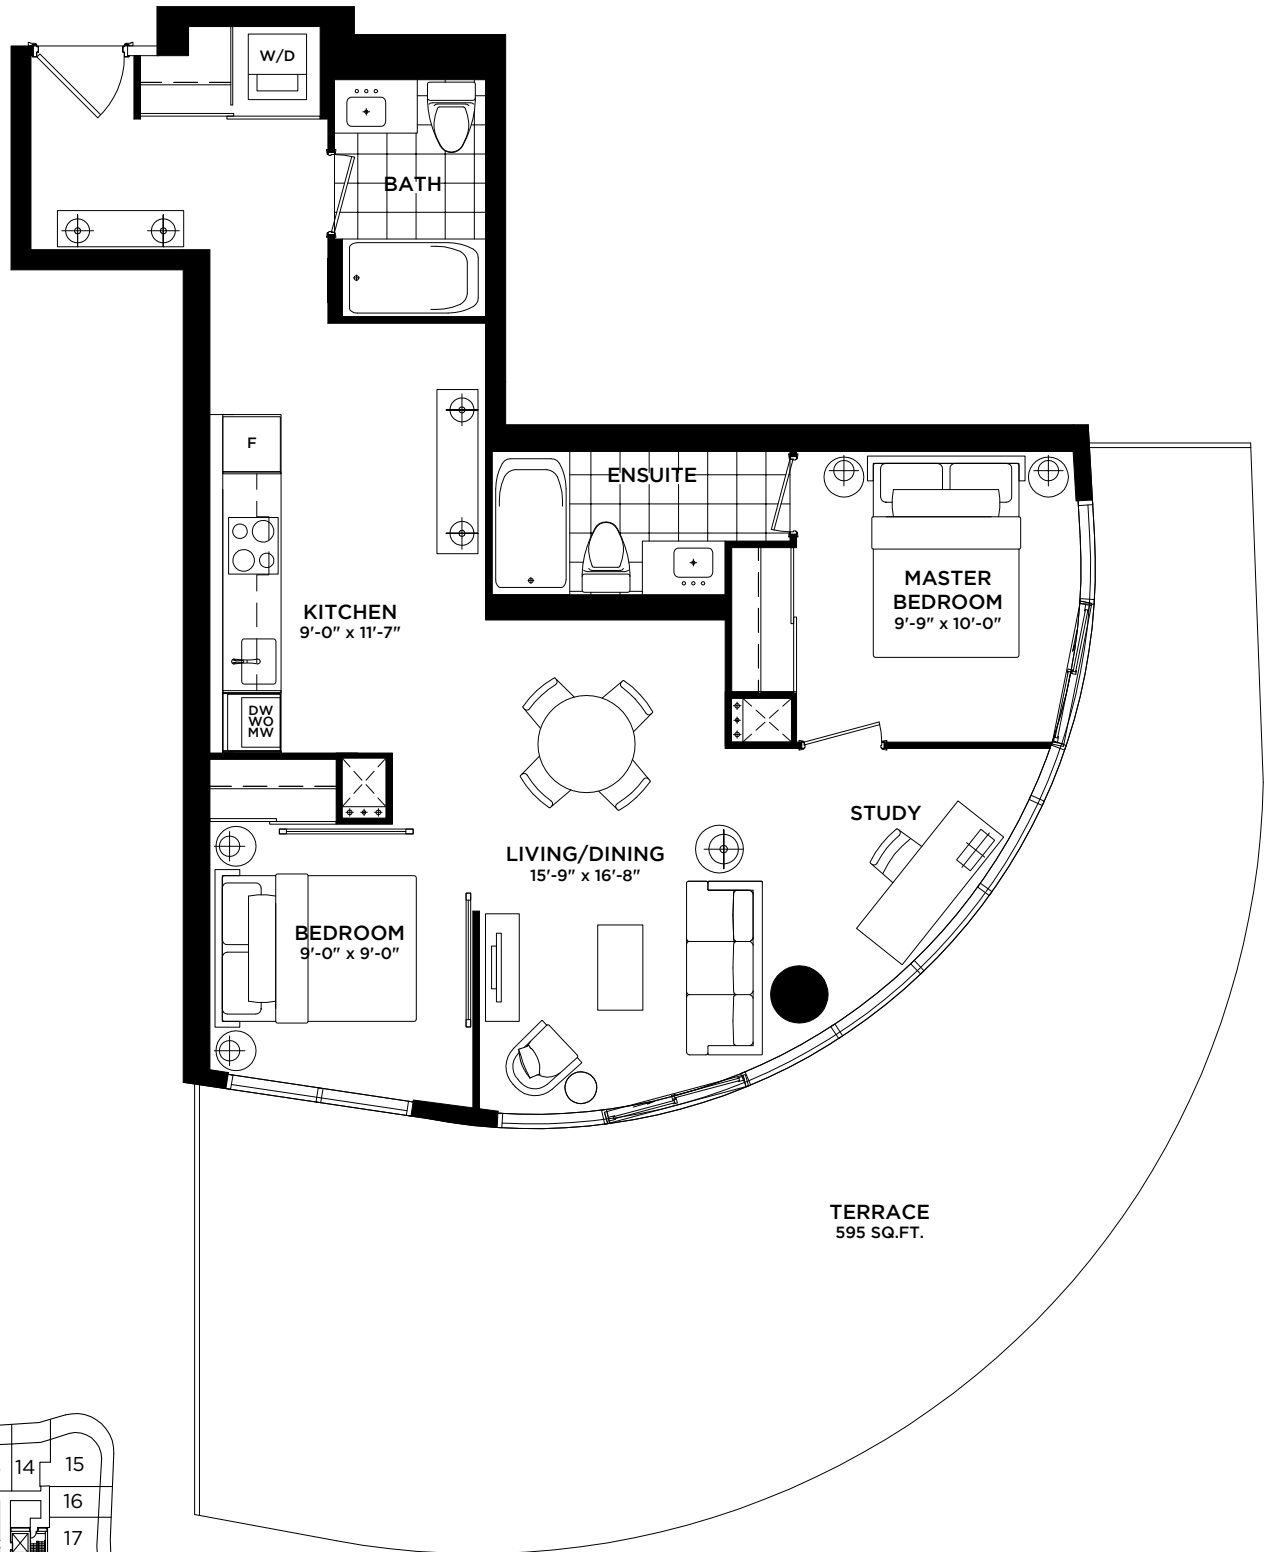

LUXEMBOURG PARK

two bedroom + study 832 sq. ft.

6th FLOOR

All dimensions, specifications and drawings are approximate. Furniture not included. Actual square footage may vary from the stated floor plan. E. & O. E..