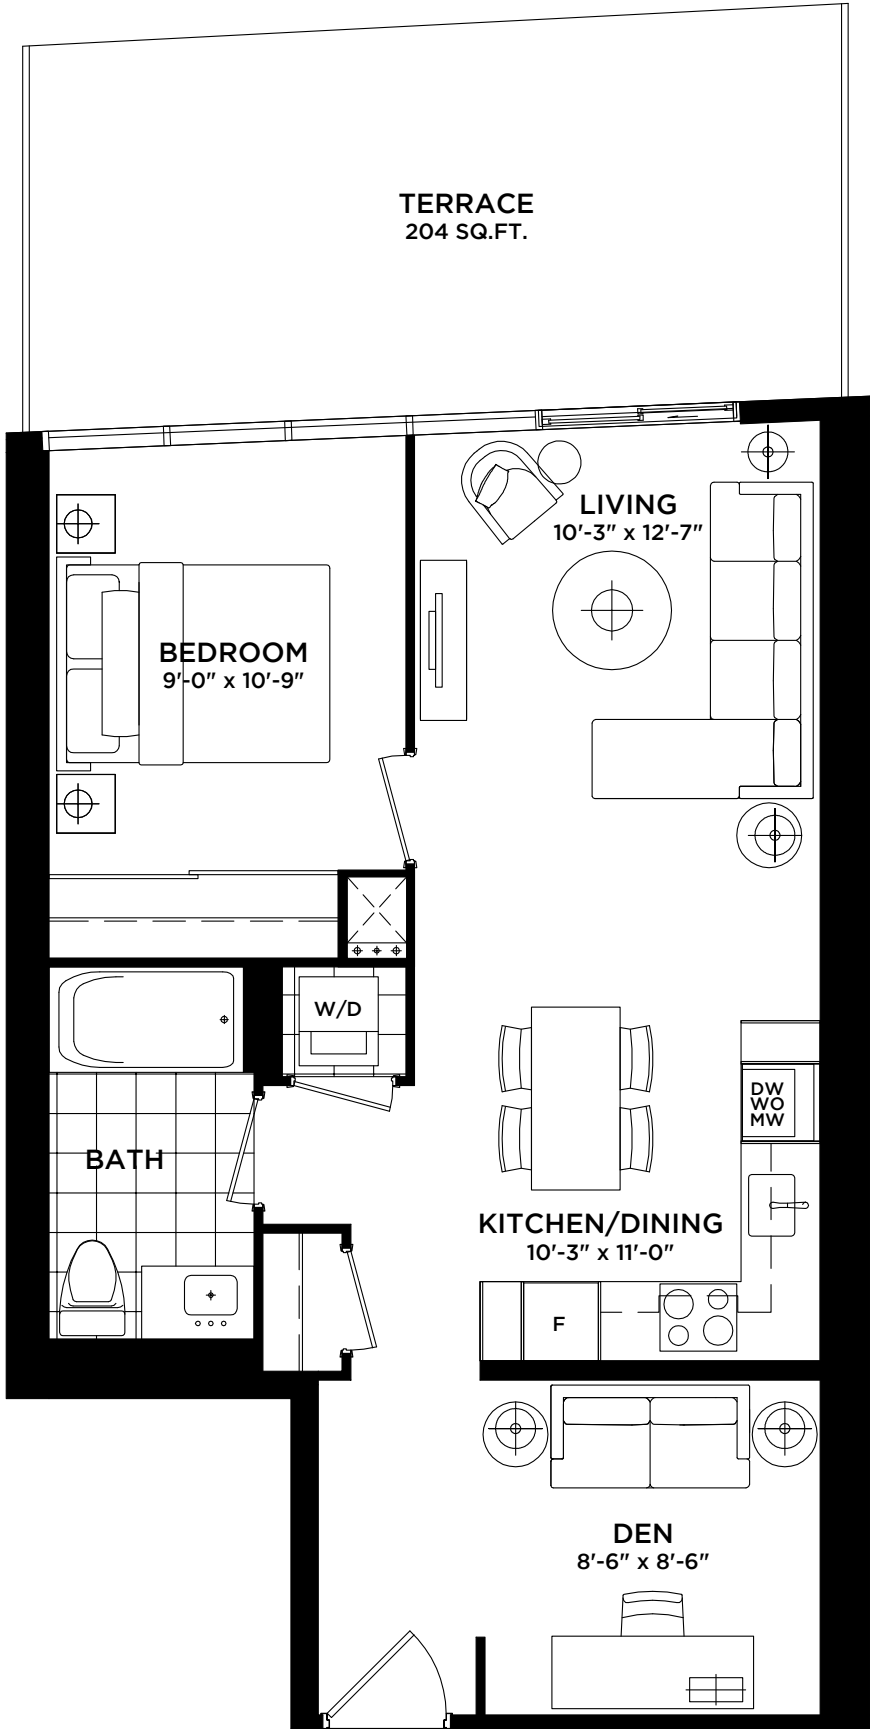

JOSHUA TREE PARK

one bedroom + den 626 sq. ft.

7th FLOOR

All dimensions, specifications and drawings are approximate. Furniture not included.
Actual square footage may vary from the stated floor plan. E. & O. E..