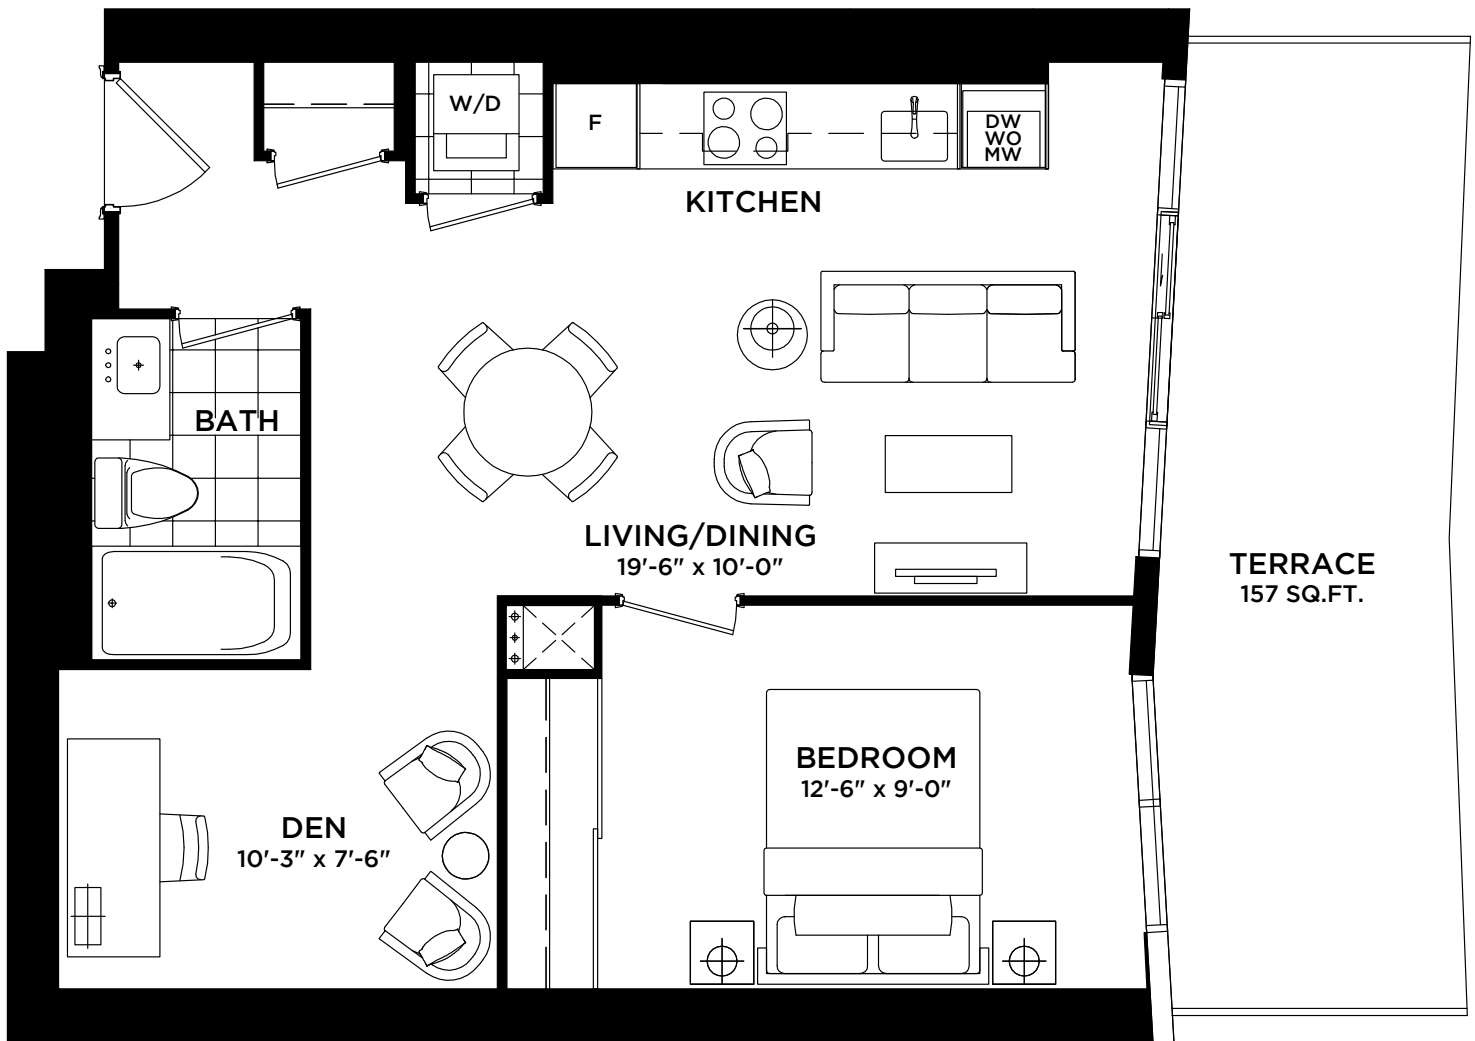

GREENBELT PARK

one bedroom + den 611 sq. ft.

6th FLOOR

All dimensions, specifications and drawings are approximate. Furniture not included. Actual square footage may vary from the stated floor plan. E. & O. E..