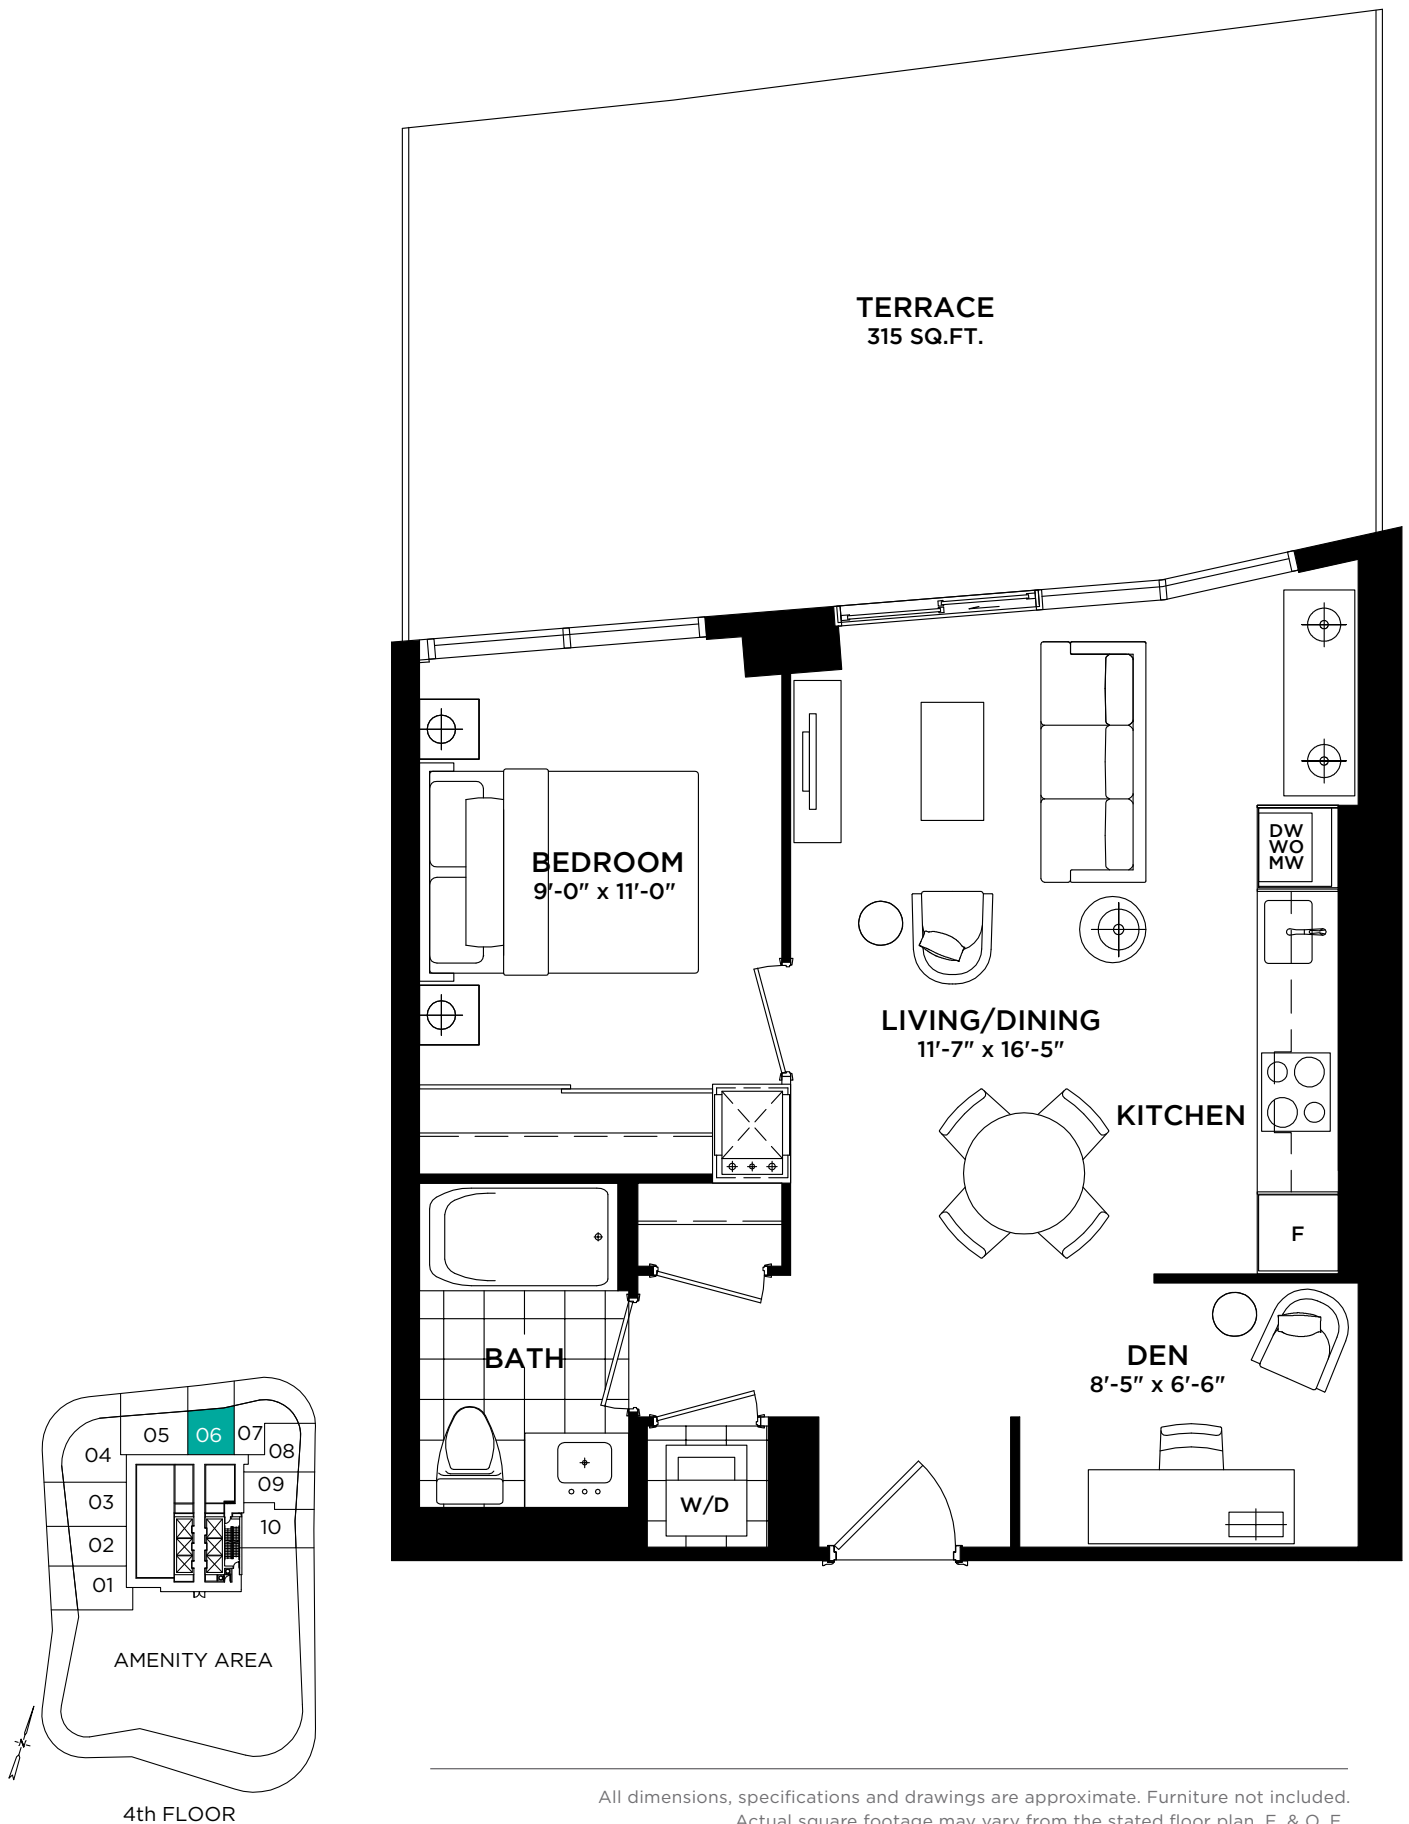

BEAMAN PARK

one bedroom + den 575 sq. ft.

All dimensions, specifications and drawings are approximate. Furniture not included. Actual square footage may vary from the stated floor plan. E. & O. E..